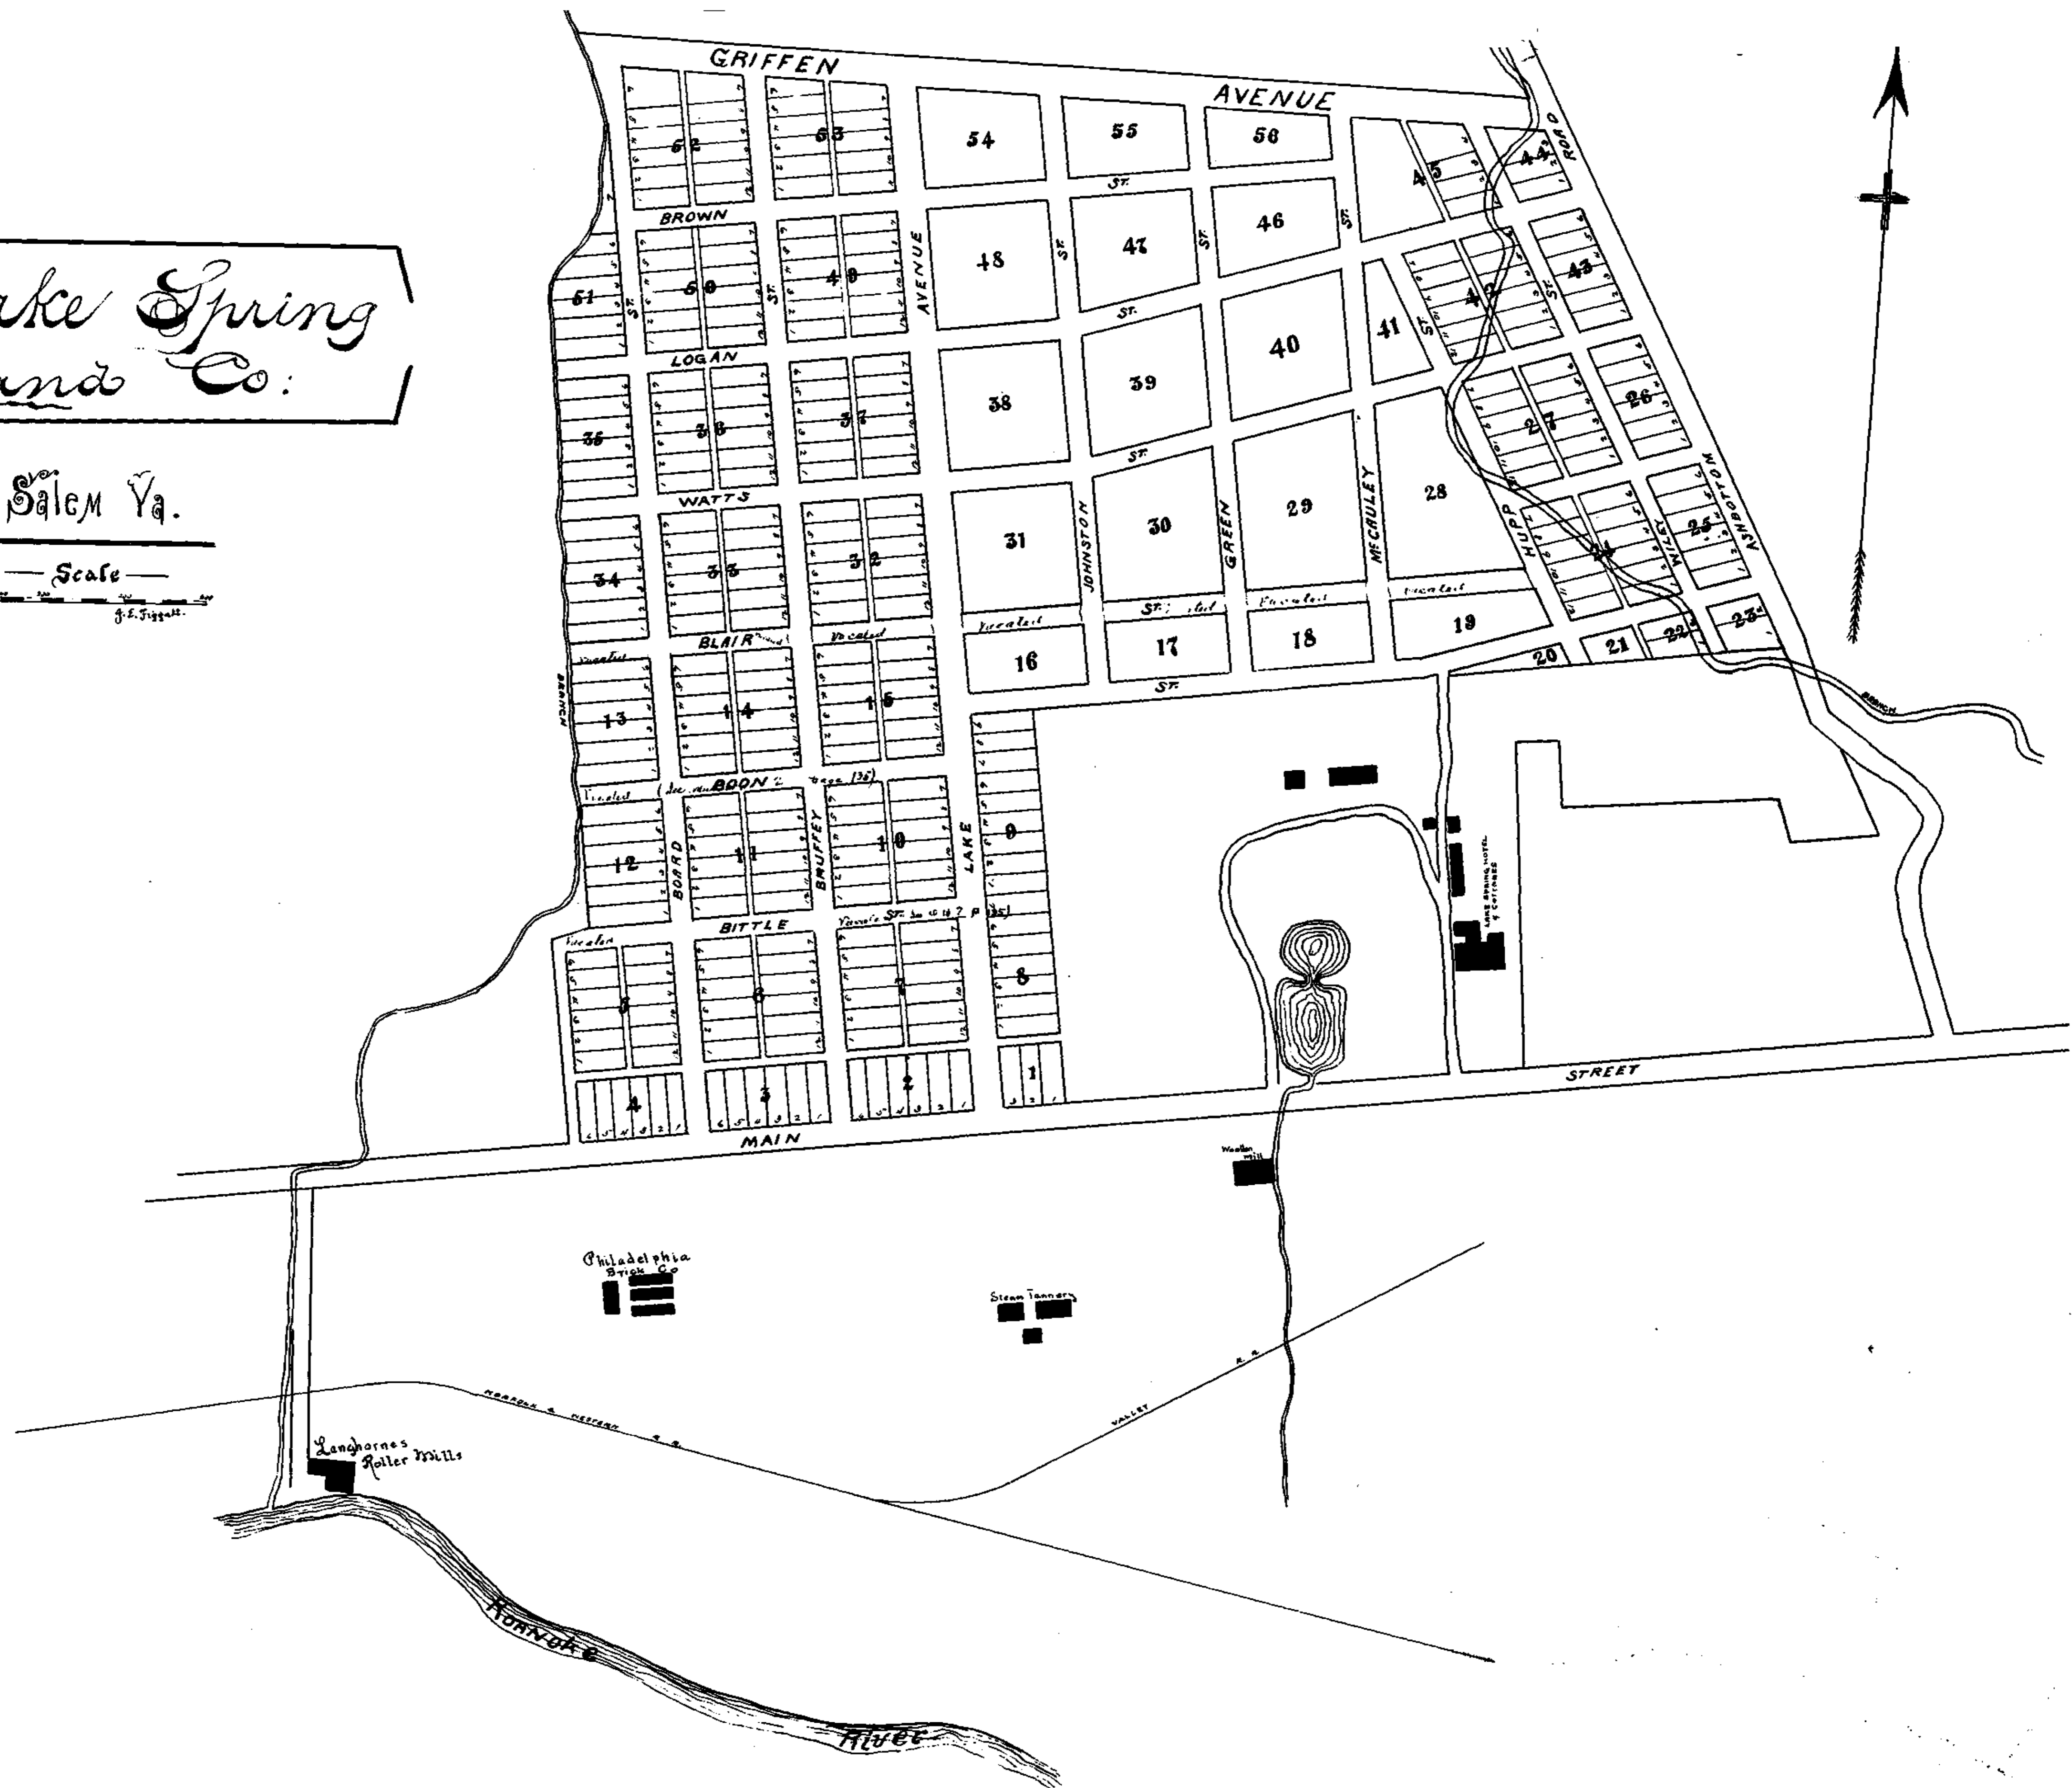

# Lake Spring Land Co.

Salem Va.

This tracing made November 22<sup>nd</sup> 1887  
from original plan filed  
in the office of the Clerk of the  
Special Court of Roanoke County, at  
Salem, Virginia.  
Made by Wm. P. ...  
Checked by H. F. Hillman